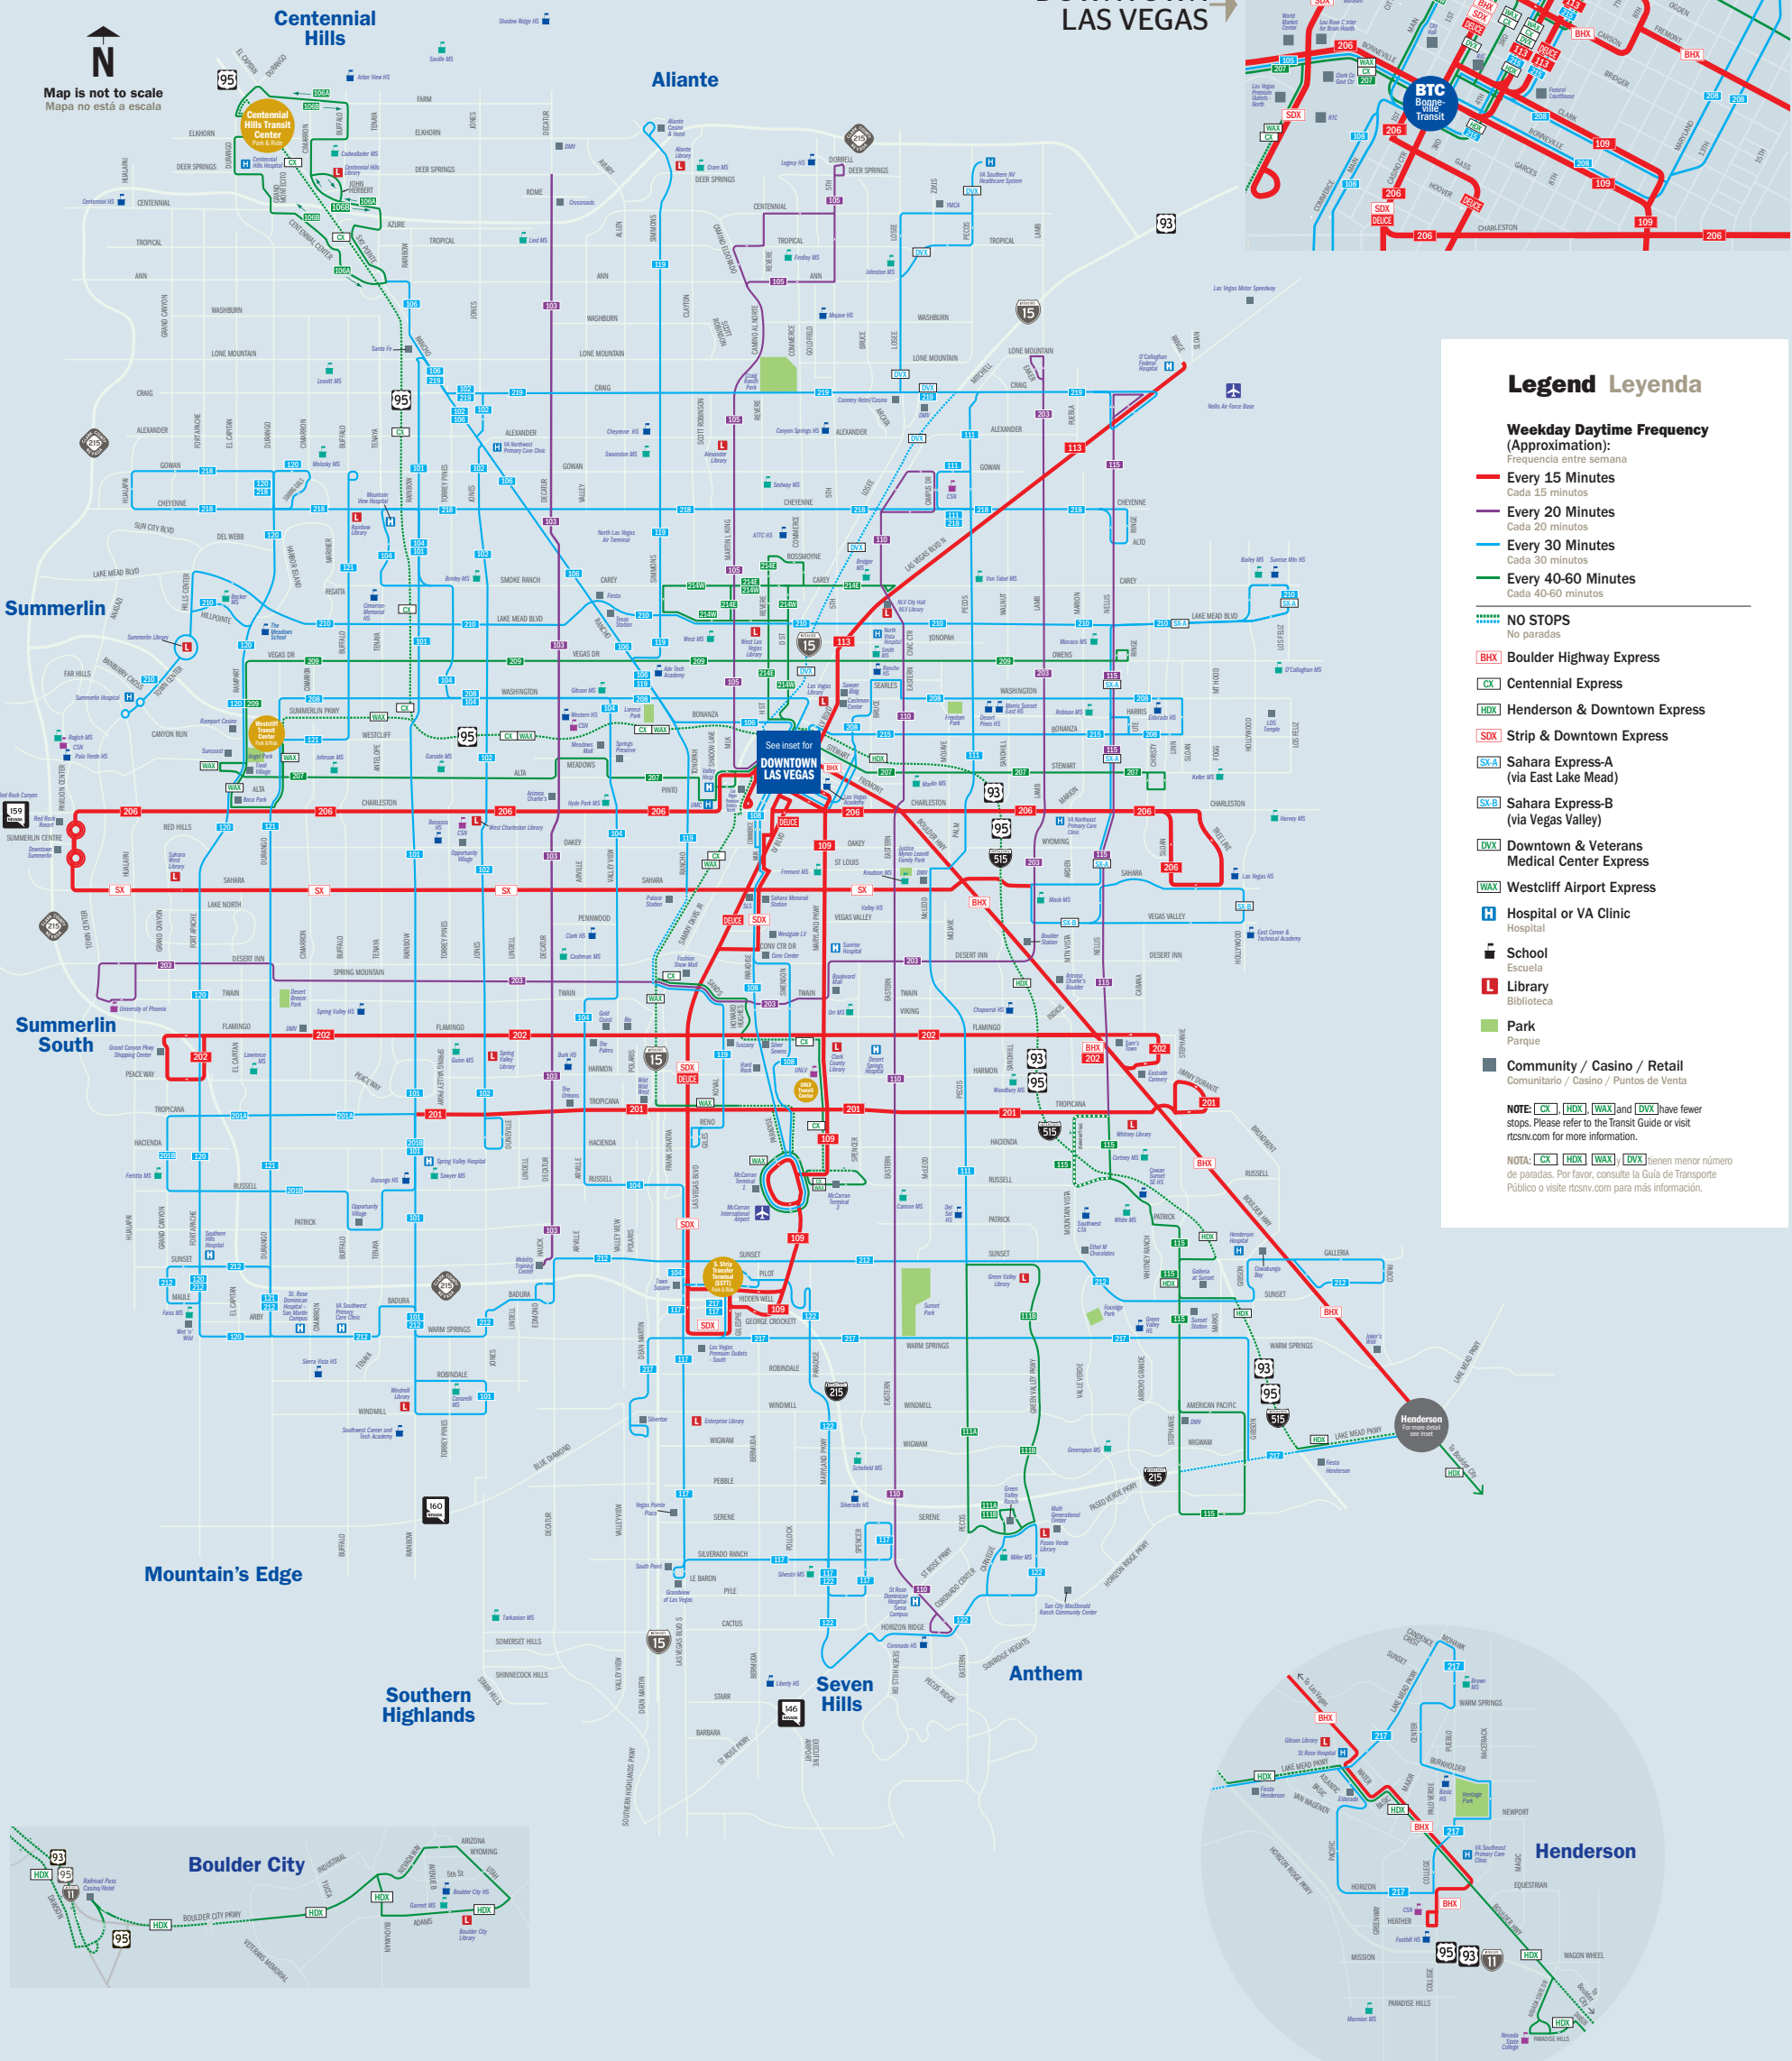

Effective: December 3, 2017

Transit Map

Mapa de Transporte Público

Map is not to scale
Mapa no está a escala

DOWNTOWN LAS VEGAS

Legend Leyenda

Weekday Daytime Frequency (Approximation): Frecuencia entre semana

- Every 15 Minutes
  Cada 15 minutos
- Every 20 Minutes
  Cada 20 minutos
- Every 30 Minutes
  Cada 30 minutos
- Every 40-60 Minutes
  Cada 40-60 minutos

- - - NO STOPS
  No paradas
- BHX Boulder Highway Express
- CX Centennial Express
- HX Henderson & Downtown Express
- SDX Strip & Downtown Express
- SXA Sahara Express-A (via East Lake Mead)
- SXB Sahara Express-B (via Vegas Valley)
- DWX Downtown & Veterans Medical Center Express
- WAX Westcliff Airport Express
- H Hospital or VA Clinic
  Hospital
- S School
  Escuela
- L Library
  Biblioteca
- P Park
  Parque
- C Community / Casino / Retail
  Comunitario / Casino / Puntos de Venta

NOTE: CX, HX, WAX and DWX have fewer stops. Please refer to the Transit Guide or visit rtcsm.com for more information.